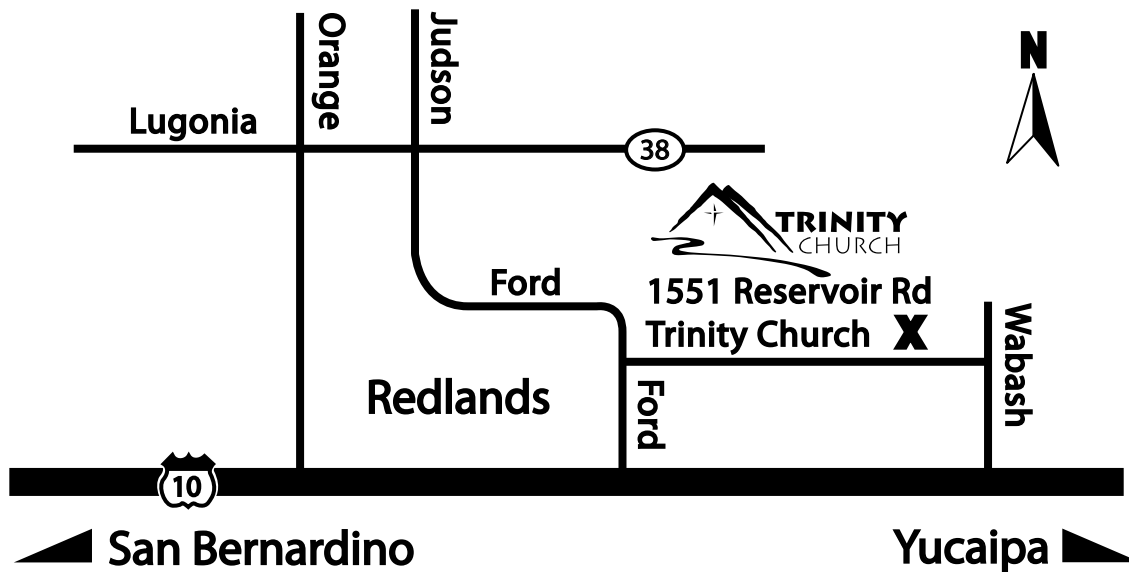

Directions to  
**Trinity Church**  
Redlands, CA

**West from 10 Fwy:**

Exit Ford St. **Left** under freeway. **Right** on Reservoir Rd.

**East from 10 Fwy:**

Exit Ford St. **Right** under freeway. **Right** on Reservoir Rd.

Sunday Service Times: 8:00, 9:30, and 11:15 am  
1551 Reservoir Road, Redlands, CA 92374  
(909) 335-7333 • [www.trinityonline.org](http://www.trinityonline.org)